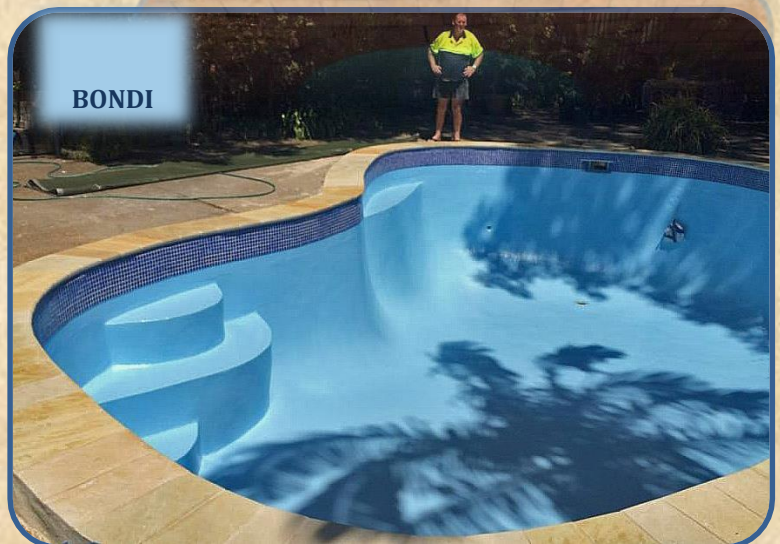

In The Swim

Autumn' 15

EPOTEC
THE Proven Hi Build Pool Coating

New Sydney Contractor

Terry Wilson – based in Sydney is new contractor to us and has selected Epotec as the most suitable pool coating. He has applied Epotec on 7 pools with great success, using different colours, as requested by their clients. The pictures show Pale Jade, Bondi and Tasman. Last set represents a very difficult job that Terry undertook during and after the recent NSW storms The pool was repaired and coated before the storms hit, but suffered from ground movement and so was repaired again and finally given a another coat to provide a uniform finish. A difficult proposition for all concerned. This is just another proof that EPOTEC can be used in all sorts of situations.

PALE JADE

BONDI

TASMAN

EPOTEC Pacific in Tasmania

Not very often we supply EPOTEC to Tasmania considering very small number of pools in the state. Alister took his time to make sure that preparation procedure was followed. Pacific colour was chosen, with a spectacular result. His words tell the story: