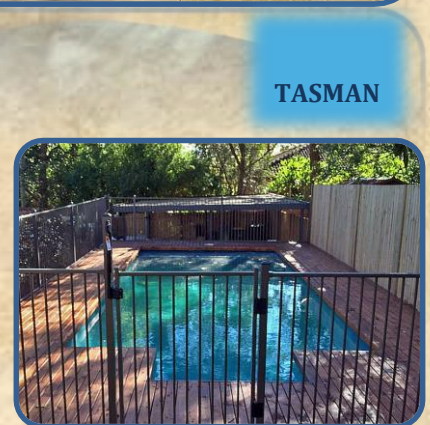

In The Swim

Autumn' 15

EPOTEC
THE Proven Hi Build Pool Coating

New Sydney Contractor

Terry Wilson – based in Sydney is new contractor to us and has selected Epotec as the most suitable pool coating. He has applied Epotec on 7 pools with great success, using different colours, as requested by their clients. The pictures show Pale Jade, Bondi and Tasman. Last set represents a very difficult job that Terry undertook during and after the recent NSW storms The pool was repaired and coated before the storms hit, but suffered from ground movement and so was repaired again and finally given a another coat to provide a uniform finish. A difficult proposition for all concerned. This is just another proof that EPOTEC can be used in all sorts of situations.

PALE JADE

BONDI

TASMAN

EPOTEC Pacific in Tasmania

Not very often we supply EPOTEC to Tasmania considering very small number of pools in the state. Alister took his time to make sure that preparation procedure was followed. Pacific colour was chosen, with a spectacular result. His words tell the story: