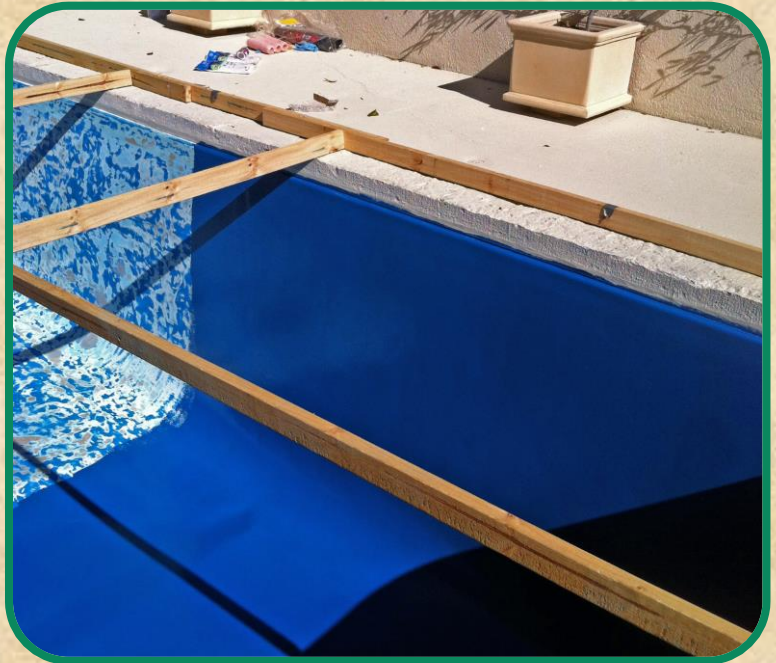

In The Swim

Autumn' 15

EPOTEC
THE Proven Hi Build Pool Coating

New Sydney Contractor

Terry Wilson – based in Sydney is new contractor to us and has selected Epotec as the most suitable pool coating. He has applied Epotec on 7 pools with great success, using different colours, as requested by their clients. The pictures show Pale Jade, Bondi and Tasman. Last set represents a very difficult job that Terry undertook during and after the recent NSW storms The pool was repaired and coated before the storms hit, but suffered from ground movement and so was repaired again and finally given a another coat to provide a uniform finish. A difficult proposition for all concerned. This is just another proof that EPOTEC can be used in all sorts of situations.

PALE JADE

BONDI

TASMAN

EPOTEC Pacific in Tasmania

Not very often we supply EPOTEC to Tasmania considering very small number of pools in the state. Alister took his time to make sure that preparation procedure was followed. Pacific colour was chosen, with a spectacular result. His words tell the story:

PACIFIC

EPOTEC, THE Proven Hi Build Epoxy Pool (and Spa) Coating is available for your pool. Be it Fibreglass, Marblesheen, Pebblecrete or Concrete. EPOTEC will give it a new lease of life. A life that's long lasting, economic and attractive. We work with you, DIY, with your painter or an Approved Applicator for a great finish, every time. Warranty available.