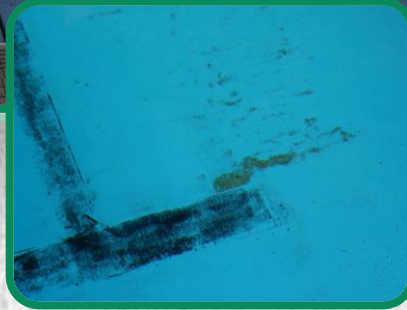

A Lady's School Pool in Sydney, is updated.

Roseville College has a well-used 25 M pool and the School decided it was time to upgrade it to reflect the virtues of the college and provide a safe and hygienic finish to their pool.

Epotec in Bondi was chosen as the desired colour. As the pool is partly under a building, a light finish was preferred too. The team of contractors who carried out the work needed to repair random cracks, replace the control joints and tidy up the water line tiles.

The final result brings an attractive finish to a well-loved and used pool, which will see many years of use ahead.

EPOTEC, THE Proven Hi Build Epoxy Pool (and Spa) Coating is available for your pool. Be it Fibreglass, Marblesheen, Pebblecrete or Concrete. EPOTEC will give it a new lease of life. A life that's long lasting, economic and attractive. We work with you, DIY, with your painter or an Approved Applicator for a great finish, every time. Warranty available.

See our web site for helpful information and more images of EPOTEC in action www.poolpaint.com.au

Hitchins Technologies Pty Ltd

ABN 17 119 448 510

(p) 1300 88 79 20 (f) 1300 88 79 21 (m) 0415 171 315

(e) sales@poolpaint.com.au