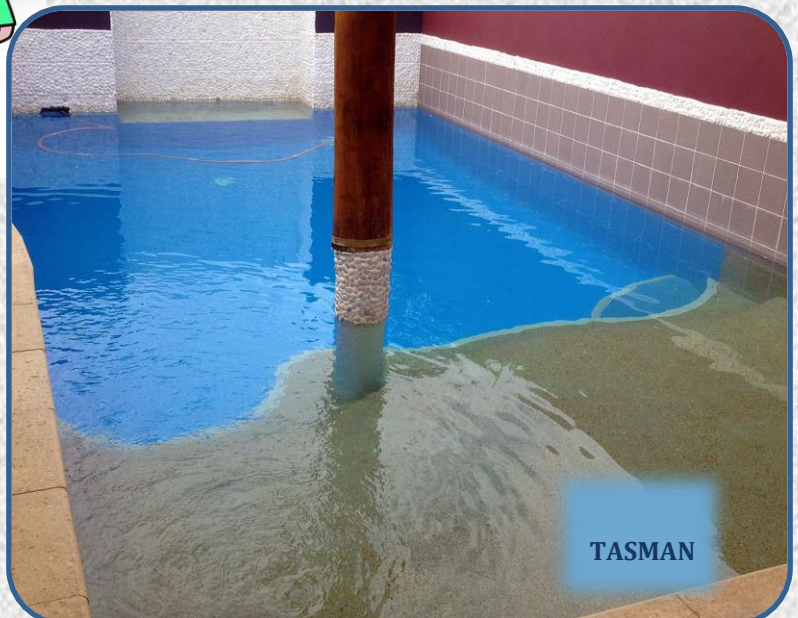

In The Swim

Autumn' 14

EPOTEC
THE Proven Hi Build Pool Coating

Andrew's pool in Stirling. Perth.

This pool was in a poor state having been coated beforehand with Chlorinated Rubber pool paint. A coating that while very economical does not last for any length of time.

Perth Pool Paint (Robert Jackson and his team) were engaged to repair the surface and then apply a new longer lasting coating system. They chose Epotec, the proven pool coating. Robert used a high pressure water blaster to remove the existing chlorinated rubber paint. He then found many areas of drummy render which were dug out and repaired, prior to re coating. Some were 2.5 meters across and up to 25 mm deep.

A Lady's School Pool in Sydney, is updated.

Roseville College has a well-used 25 M pool and the School decided it was time to upgrade it to reflect the virtues of the college and provide a safe and hygienic finish to their pool.

Epotec in Bondi was chosen as the desired colour. As the pool is partly under a building, a light finish was preferred too. The team of contractors who carried out the work needed to repair random cracks, replace the control joints and tidy up the water line tiles.