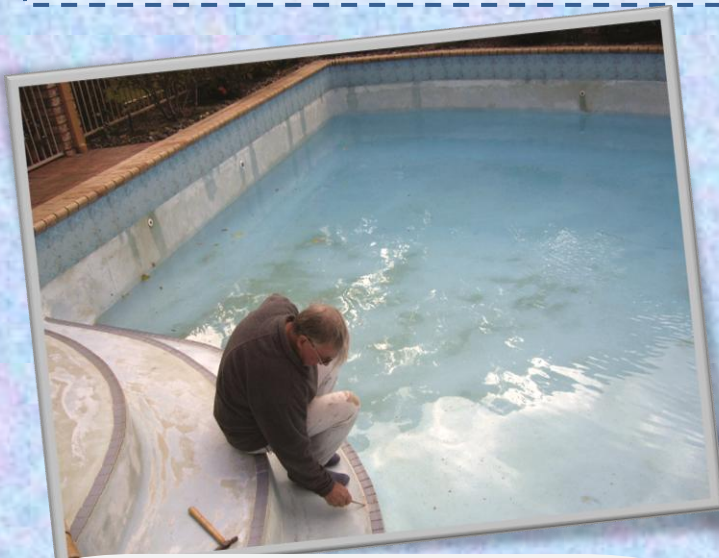

In The Swim

Spring 09

EPOTEC - THE Proven Hi Build Pool Coating

"Sunshine Dolphins"

A large Marblesheen pool aged about 20 years has been given a wonderful future with an Epotec inspired upgrade.

Michael's pool was looking its age, being stained, hard to keep clean and starting to lose its lustre not to mention pieces of Marblesheen. Being about 100,000 litres it was considered "a real project" and Michael was determined to see it re furnished for the best value and longest life using Epotec. Michael is a retired skilled painter, so he knows a good product when he sees one.

Upon emptying it was discovered much of the existing Marblesheen was in worse condition than expected with about 40% being drummy.

This was all removed and repaired to provide a similar surface to match into the adjoining.

After a good wash and algaecide treatment, followed by some typical Sunshine Coast spring drying weather, Michael applied 2 coats of Hi Build Epotec by roller.

Not finished he and some artists set to work and decorated the end wall with Sunshine Dolphins and Fish. He found the Epotec easy to work with however the extent of repairs needed meant a considerable amount of added time was required. Fortunately the thought of lounging in the finished pool and "catching" his own fish spurred him on. Now it's a delightful result and an inspiration to all.